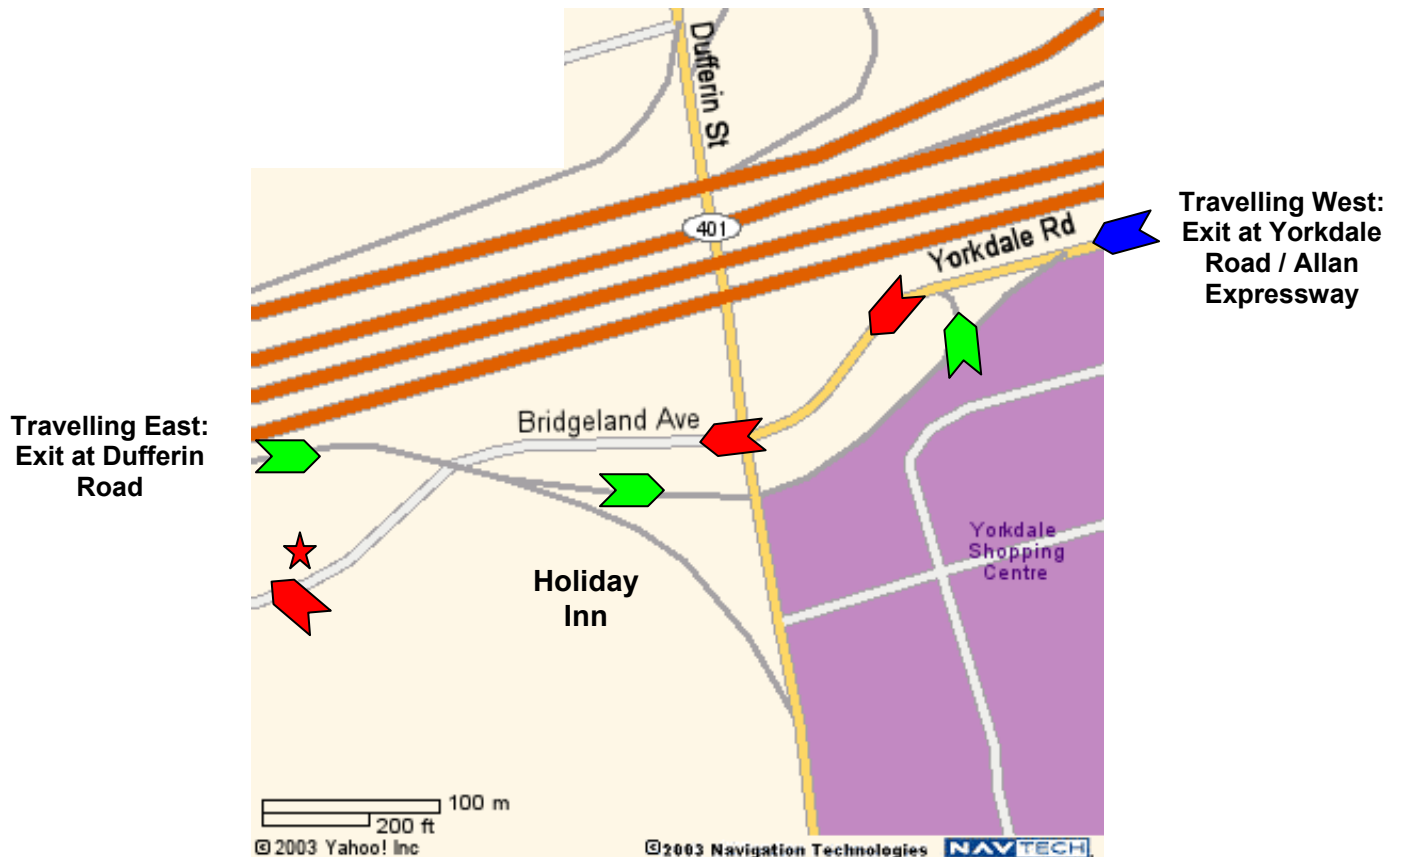

Integrated Management Solutions Ltd.

★ 130 Bridgeland Avenue, Suite 424
North York, Ontario, M6A 1Z4
Tel: 416-789-5044

From Hwy 401 East

-  1. Exit at Dufferin Road
2. There are two exit lanes ... stay in the left lane.
3. Turn left at Yorkdale Road.
-  4. Continue straight through intersection as Yorkdale Road becomes Bridgeland Avenue west of Dufferin Road.
5. Visitor parking is west of 150 Bridgeland Avenue (130 and Bridgeland Avenue are adjacent buildings).
6. There is limited 15 minute parking or long term parking for \$2 (coin activated gate).

From Hwy 401 West

-  1. Exit at Allan Expressway / Yorkdale Road.
2. Follow the signs for Yorkdale Road / Dufferin Road North.
-  3. Once on Yorkdale Road, follow directions 4 to 6.